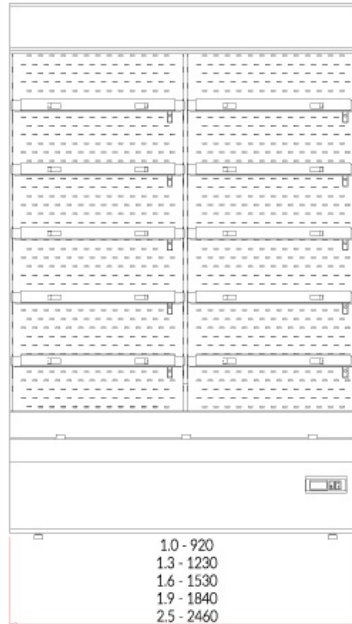

Wall Cabinets - I-Timor Ext

I-Timor Ext*

Technical parameters:

| Model | Dimension (ext.) H x W x D [mm] | Display surface [m ²] | Shelves with low base | Weight [kg] |
|-----------------|---------------------------------------|---|-----------------------------|----------------|
| I-Timor Ext 1.0 | 2020 x 920 x 840 | 2,30 | 6 | 130 |
| I-Timor Ext 1.3 | 2020 x 1230 x 840 | 3,10 | 6 | 175 |
| I-Timor Ext 1.6 | 2020 x 1530 x 840 | 3,90 | 6 | 190 |
| I-Timor Ext 1.9 | 2020 x 1840 x 840 | 4,70 | 6 | 235 |
| I-Timor Ext 2.5 | 2020 x 2460 x 840 | 6,20 | 6 | 290 |

* - Picture above presents unit with either some or all available extras. Please note that the look of basic version of cabinet, or one of your choice, may vary from presented.

Wall Cabinets - I-Timor Ext