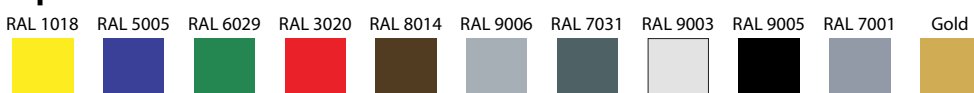

I-Timor Ext*

Available options:

- front panel colour - optional colours
- base colour - optional colours
- front made of stainless steel
- base made of stainless steel
- top panel made of powder coated steel - optional colours
- top panel made of stainless steel
- interior and shelves made of stainless steel
- interior and shelves made of acid resistant stainless steel
- top mirror instead of top shelf level
- ABS side walls (50mm thick each) with glass - choice of colours
- ABS full side walls - white colour as standard, other available
- mirrors in side walls
- LED lights under each shelf
- meat hooks instead of 2 upper shelves
- shelf edge risers
- automatic condensate evaporation
- defrost heaters in evaporator

Choice of colours:

Optional colours:

* - Picture above presents unit with either some or all available extras. Please note that the look of basic version of cabinet, or one of your choice, may vary from presented.