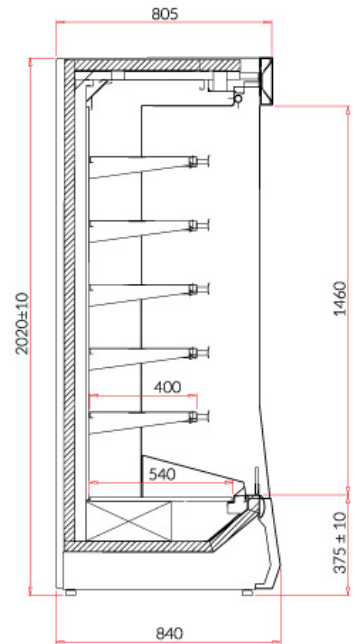

Wall Cabinets - I-Timor Ext

I-Timor Ext*

Technical parameters:

| Model | Dimension (ext.) H x W x D [mm] | Display surface [m ²] | Shelves with low base | Weight [kg] |
|-----------------|---------------------------------------|---|-----------------------------|----------------|
| I-Timor Ext 1.0 | 2020 x 920 x 840 | 2,30 | 6 | 130 |
| I-Timor Ext 1.3 | 2020 x 1230 x 840 | 3,10 | 6 | 175 |
| I-Timor Ext 1.6 | 2020 x 1530 x 840 | 3,90 | 6 | 190 |
| I-Timor Ext 1.9 | 2020 x 1840 x 840 | 4,70 | 6 | 235 |
| I-Timor Ext 2.5 | 2020 x 2460 x 840 | 6,20 | 6 | 290 |

* - Picture above presents unit with either some or all available extras. Please note that the look of basic version of cabinet, or one of your choice, may vary from presented.

Wall Cabinets - I-Timor Ext

Description:

- temperature range +2 / +8°C
- preferred ambient temperature +16 / +25°C
- power supply 230V / 50Hz
- prepared to work with external condensing unit
- ecological polyurethane insulation
- base and front panels made of power coated steel - white colour
- top panel made of perspex with LED illumination - choice of colours
- interior and shelves in white colour
- adjustable shelves
- 5 shelf levels
- interior top LED lighting - white
- price strips - choice of colours
- electronic control with digital temperature display
- automatic defrost
- night blind - manual
- plastic bumper - choice of colours
- 1 year full warranty service and after warranty service provided